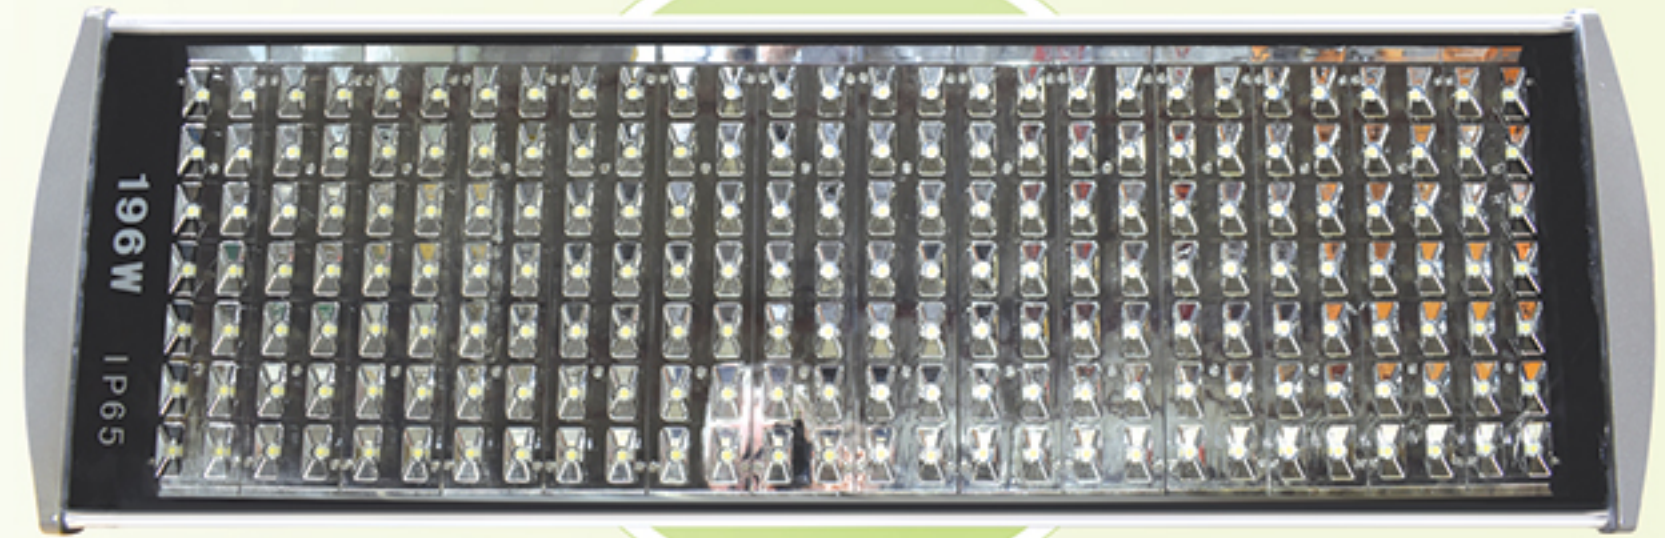

SAVE ENERGY SAVE MONEY

Let Ketek help you switch to LED lights

Ketek replaced the metal halide lights in this 232,000-square-foot warehouse with smart LEDs.

MOTION-ACTIVATED
ON/OFF

REDUCED POWER CONSUMPTION
AND CO₂ EMISSIONS BY MORE
THAN 50%

- **SALES**
- **INSTALLATION**
- **SERVICE**

Switch out metal halide lights for

- Interior ceiling lights
- Outdoor yard lights
- Parking lot light standards

PLC-controlled power outlets

- Control when and for how long outlets are live
- Control voltage levels
- Perfect for parking lot outlets and indoor equipment-charging stations