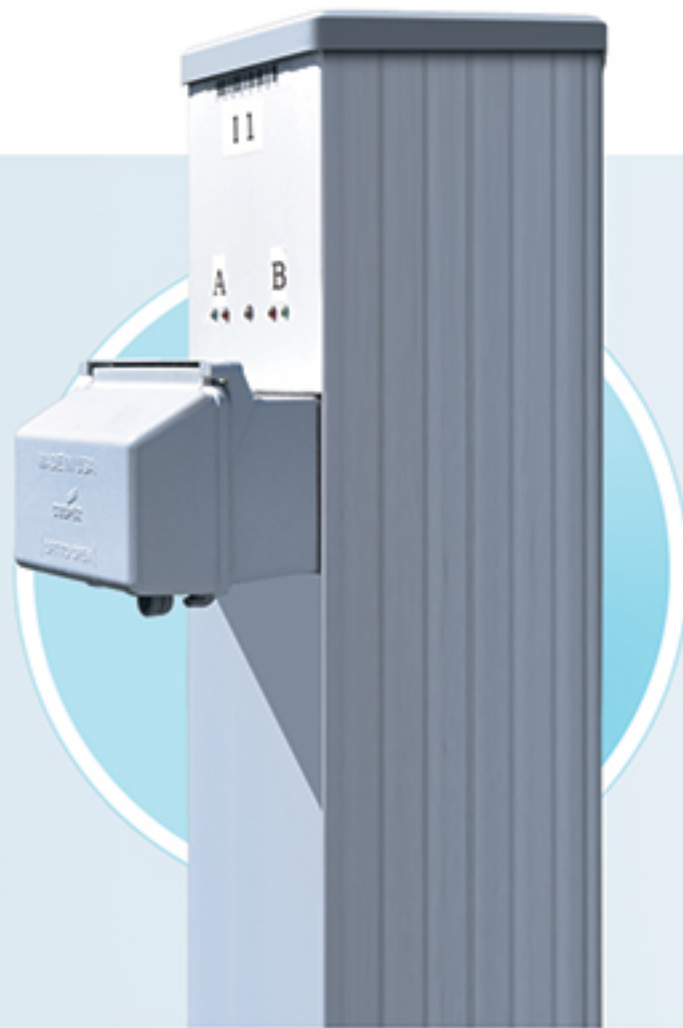

SAVE ENERGY SAVE MONEY

Let Ketek help you switch to LED lights

Ketek replaced the metal halide lights in this 232,000-square-foot warehouse with smart LEDs.

MOTION-ACTIVATED
ON/OFF

REDUCED POWER CONSUMPTION
AND CO₂ EMISSIONS BY MORE
THAN 50%

- **SALES**
- **INSTALLATION**
- **SERVICE**

Switch out metal halide lights for

- Interior ceiling lights
- Outdoor yard lights
- Parking lot light standards

PLC-controlled power outlets

- Control when and for how long outlets are live
- Control voltage levels
- Perfect for parking lot outlets and indoor equipment-charging stations